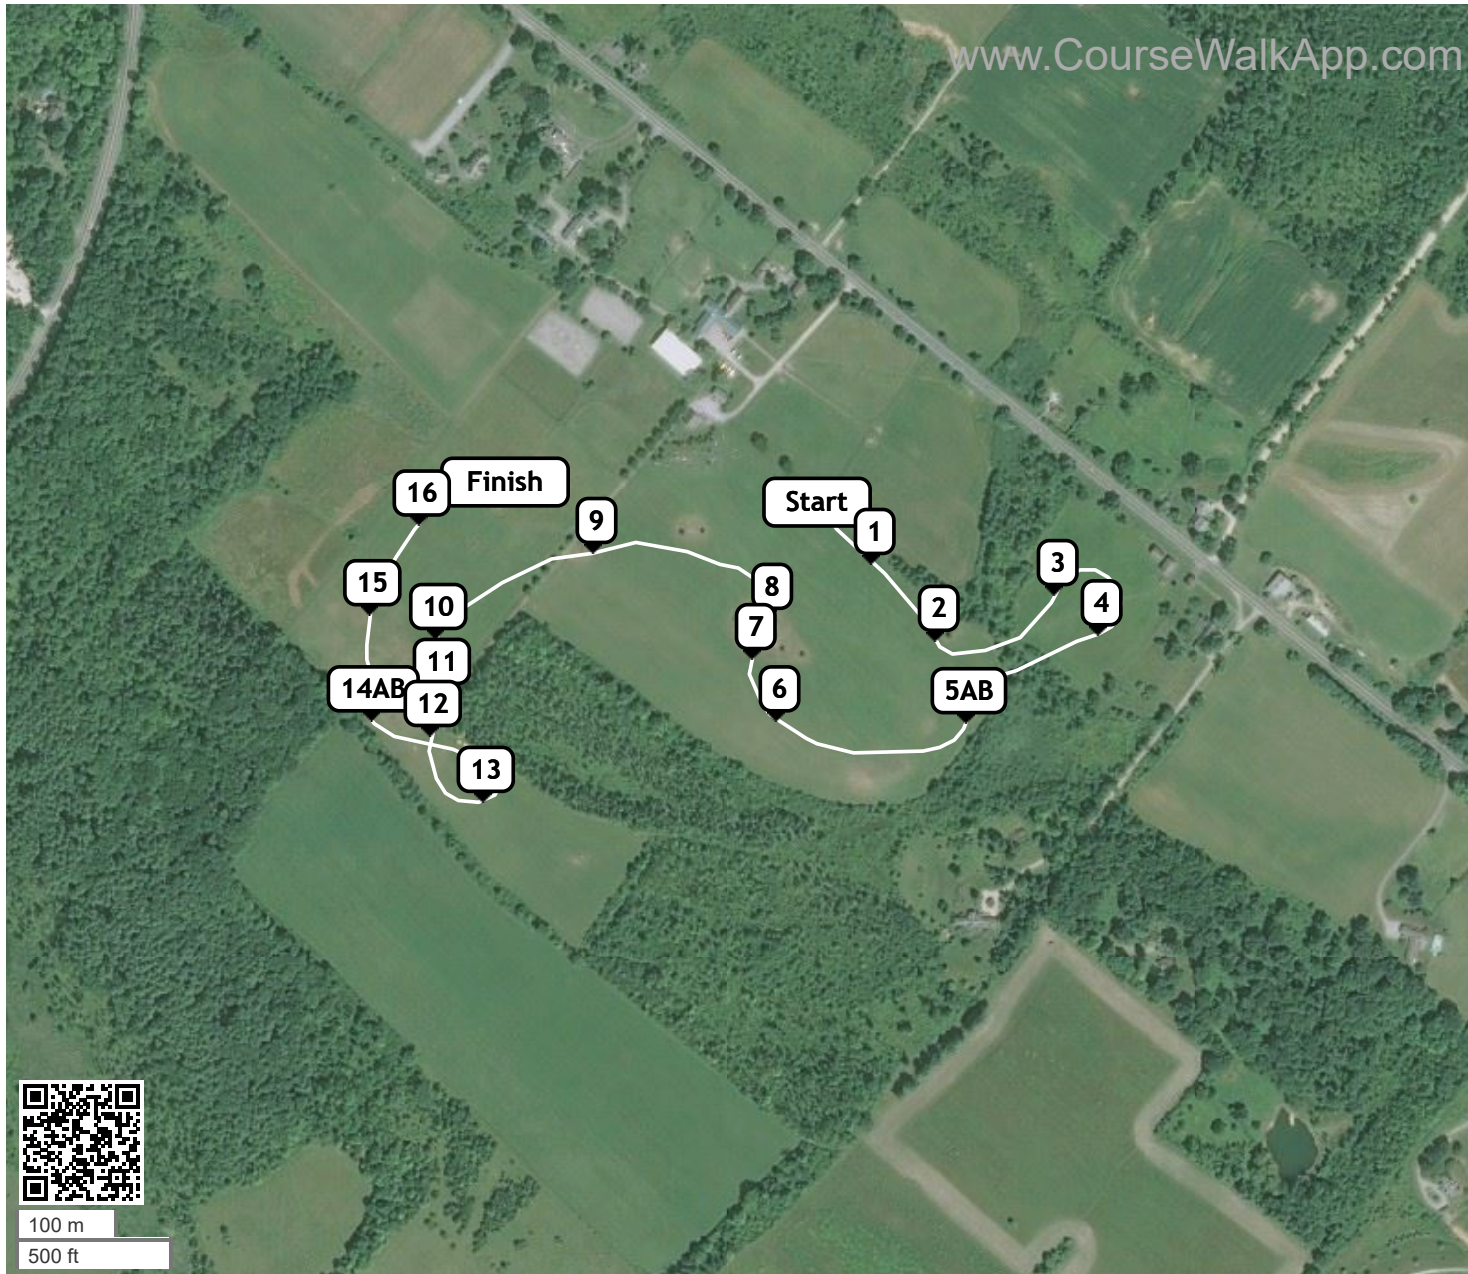

# Town Hill Farm (ID: 20725) - Novice

- 1 Log Pile
- 2 Pole Box
- 3 Roll Top
- 4 Brush
- 5AB 2 Roll Tops
- 6 Roll
- 7 Water Entry
- 8 Log Out
- 9 Hedge
- 10 Log Stack
- 11 Ditch
- 12 Big Log
- 13 White House
- Drop to
- 14AB Step/Brush Alternative
- 15 Timber Table
- 16 Timber Pile

Distance: 1992 m  
Speed: 400 m/min  
Optimum Time: 4:59  
Time Limit: 9:58  
Speed Fault Time: 4:26  
Speed Fault Speed: 450 m/min