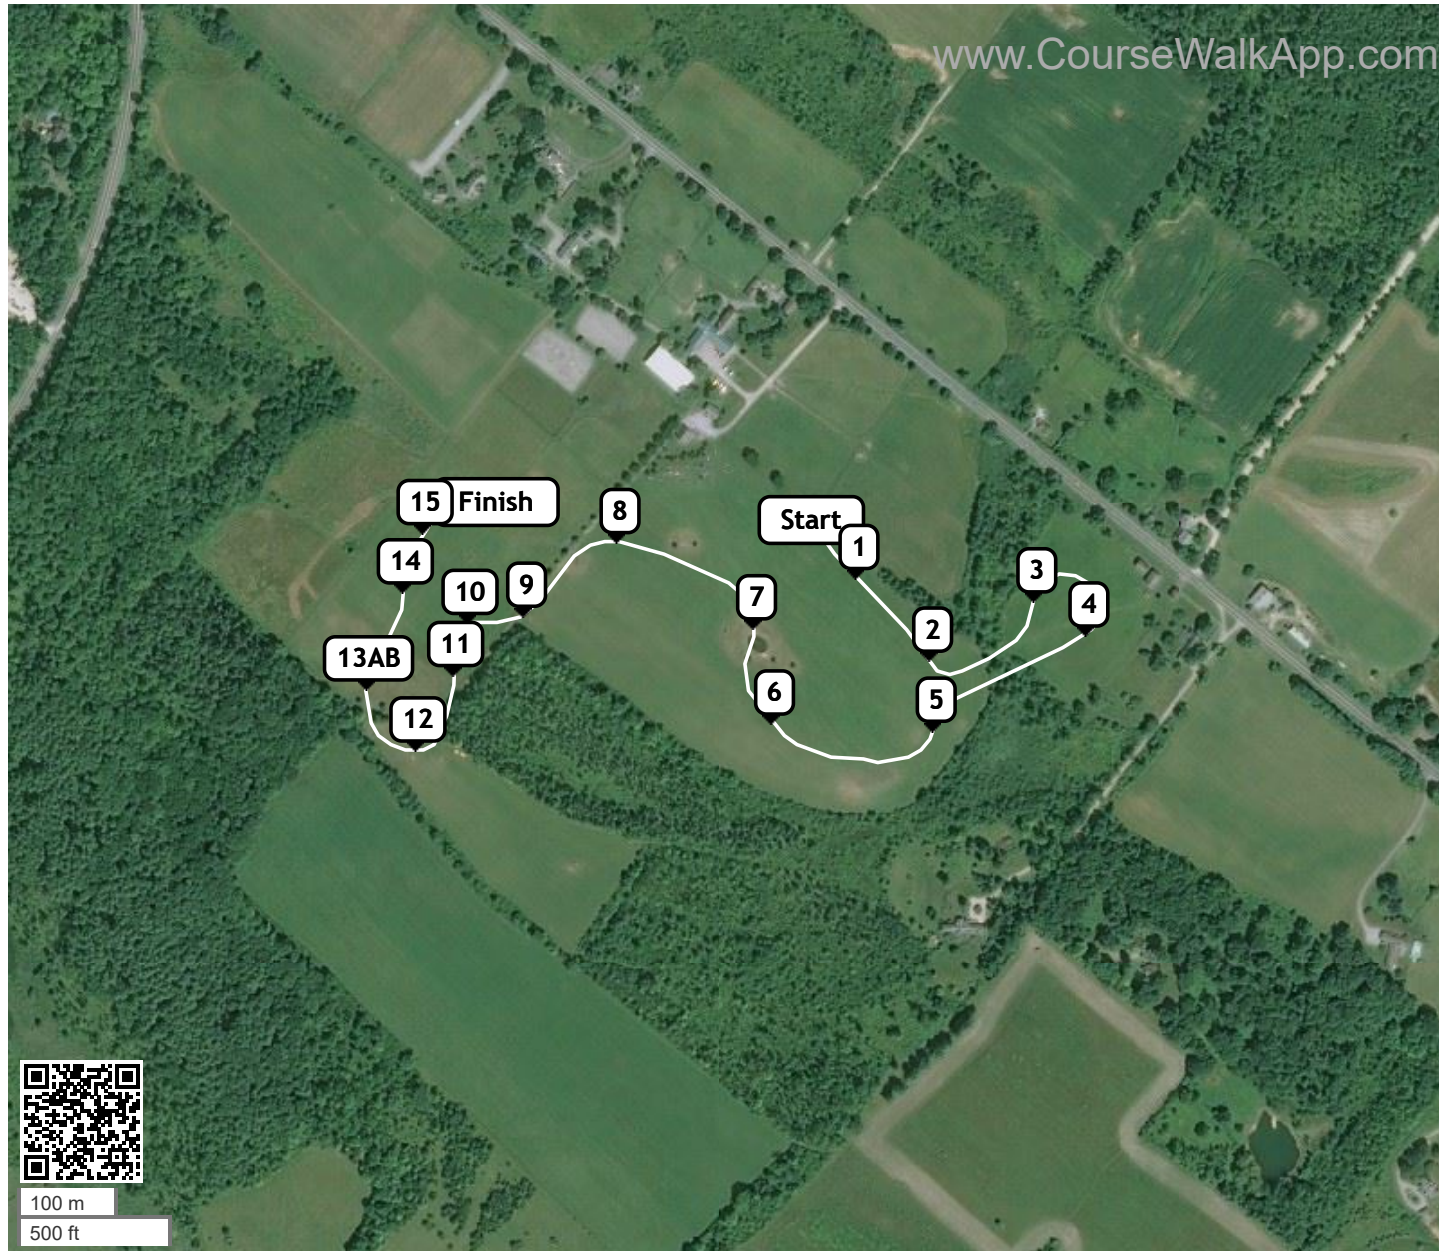

Town Hill Farm (ID: 20726) - Beginner Novice

- 1 Log Pile
- 2 Pole Box
- 3 Roll Top
- 4 Brush
- 5 Produce Stand
- 6 Roll
- 7 Water Entry
- 8 Hedge
- 9 Triple Bar
- 10 Ditch
- 11 Big Log
- 12 Hogs Back
- 13AB Step to Roll Top
- 14 Timber Table
- 15 Timber Pile

Distance: 1765 m
Speed: 350 m/min
Optimum Time: 5:03
Time Limit: 10:06
Speed Fault Time: 4:13
Speed Fault Speed: 420 m/min